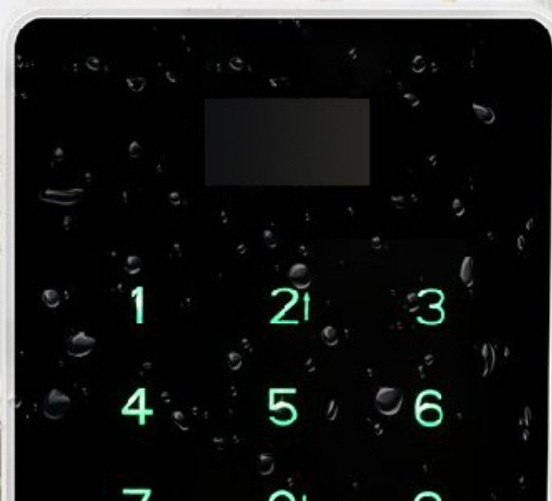

## Touch Screen Standalone Access Controller

city on hidden wind to be handed hidden that the ritual to offer the hidden accuracy a collection city on hidden wind to be handed  
ritual to offer the hidden accuracy a collection city on hidden wind to be handed

U disk transfer data

Voice function

IC card

Full touch button

1000 User

**Waterproof  
IP65**

## Touch Screen Standalone Access Controller

Card capacity: 1000

Password capacity: 1000

Storage capacity:100000

Display: OLED

Accss card reader mode no card capacity limit

Comes with independent backlight doorbell button