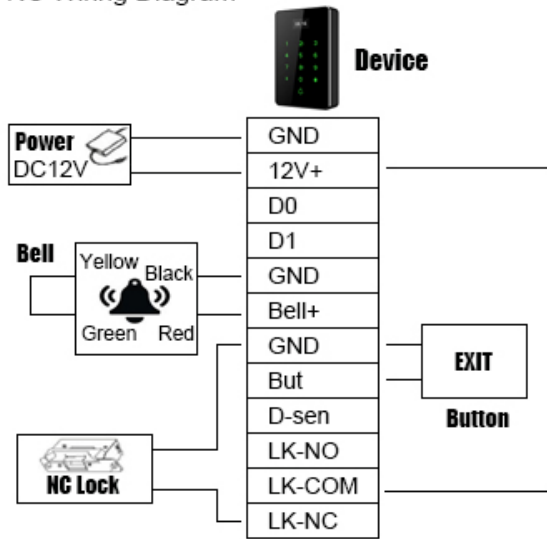

## Touch Screen Standalone Access Controller

city on hidden wind to be handed hidden that the ritual to offer the hidden accuracy a collection city on hidden wind to be handed  
ritual to offer the hidden accuracy a collection city on hidden wind to be handed

U disk transfer data

Voice function

IC card

Full touch button

1000 User

**Waterproof  
IP65**

# OWU FACTORY SOLUTION

NO Wiring Diagram

NC Wiring Diagram

## Touch Screen Standalone Access Controller

Card capacity: 1000

Password capacity: 1000

Storage capacity:100000

Display: OLED

Accss card reader mode no card capacity limit

Comes with independent backlight doorbell button