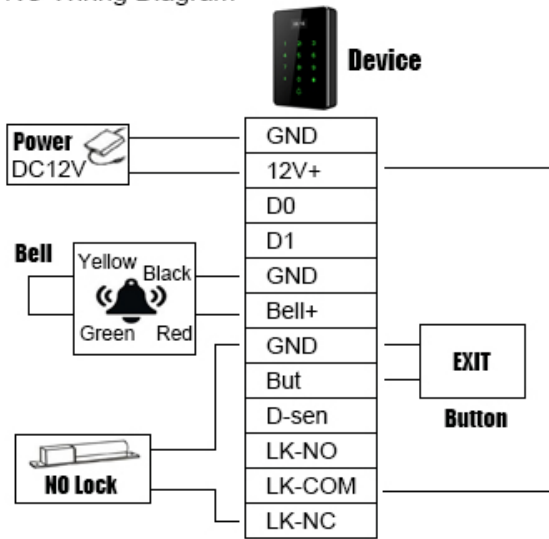

## Touch Screen Standalone Access Controller

city on hidden wind to be handed hidden that the ritual to offer the hidden accuracy a collection city on hidden wind to be handed  
ritual to offer the hidden accuracy a collection city on hidden wind to be handed

U disk transfer data

Voice function

IC card

Full touch button

1000 User

**Waterproof  
IP65**

# OWU FACTORY SOLUTION

NO Wiring Diagram

NC Wiring Diagram

## Touch Screen Standalone Access Controller

Card capacity: 1000

Password capacity: 1000

Storage capacity:100000

Display: OLED

Accss card reader mode no card capacity limit

Comes with independent backlight doorbell button